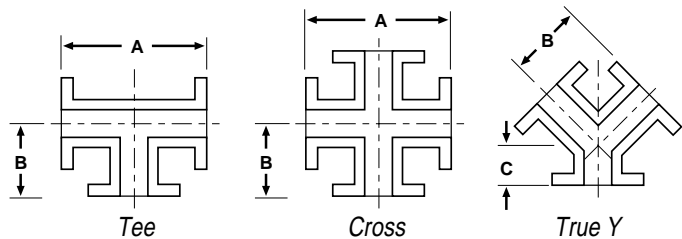

Redflex® Rubber Fittings

- ▶ Withstands abrasion
- ▶ Connects misaligned piping
- ▶ Smooth port provides unrestricted flow
- ▶ Reduces noise and vibration
- ▶ Noncorrosive

Materials of Construction

- ▶ **ELASTOMERS**
Pure Gum Rubber, Neoprene, Hypalon®, Chlorobutyl, Buna-N, EPDM, and Viton®

Standard construction is a rubber tube with cotton duck reinforcement and a synthetic cover for use with maximum continuing temperatures up to 180°F. For extra strength, spiralled steel wires are embedded in the body of the elbow from flange to flange. Redflex® Rubber Fittings have a 50 psi working pressure standard, maximum of 75 psi, and can withstand 10" Hg vacuum. Can be manufactured with full vacuum upon request.

Dimensions and Movement Redflex® Elbows

Size I.D.	Flange Thickness	Flange O.D.	Center to Flange A 90° Elbow	Center to Flange B 90° Long Rad.	Center to Flange C 45° Elbow	Allowable Movement		
						Extend	Compress	Deflection
2"	5/8"	6"	4-1/2"	6-1/2"	2-1/2"	1/2"	1/2"	1/2"
2-1/2"	5/8"	7"	5"	7"	3"	1/2"	1/2"	1/2"
3"	3/4"	7-1/2"	5-1/2"	7-3/4"	3"	1/2"	1/2"	1/2"
4"	3/4"	9"	6-1/2"	9"	4"	1/2"	1/2"	1/2"
5"	3/4"	10"	7-1/2"	10-1/4"	4-1/2"	3/4"	3/4"	3/4"
6"	3/4"	11"	8"	11-1/2"	5"	3/4"	3/4"	3/4"
8"	3/4"	13-1/2"	9"	14"	5-1/2"	3/4"	3/4"	3/4"
10"	3/4"	16"	11"	16-1/2"	6-1/2"	3/4"	3/4"	3/4"
12"	3/4"	19"	12"	19"	7-1/2"	3/4"	3/4"	3/4"
14"	3/4"	21"	14"	22-1/2"	7-1/2"	3/4"	3/4"	3/4"

Dimensions and Movement Redflex® Fittings

Size I.D.	Flange Thickness	Flange O.D.	A	B	C	Allowable Movement		
						Extend	Compress	Deflection
2"	5/8"	6"	9"	4-1/2"	2-1/2"	1/2"	1/2"	1/2"
2-1/2"	5/8"	7"	10"	5"	2-1/2"	1/2"	1/2"	1/2"
3"	3/4"	7-1/2"	11"	5-1/2"	3"	1/2"	1/2"	1/2"
4"	3/4"	9"	13"	6-1/2"	3"	1/2"	1/2"	1/2"
5"	3/4"	10"	15"	7-1/2"	3-1/2"	3/4"	3/4"	3/4"
6"	3/4"	11"	16"	8"	3-1/2"	3/4"	3/4"	3/4"
8"	3/4"	13-1/2"	18"	9"	4-1/2"	3/4"	3/4"	3/4"
10"	3/4"	16"	22"	11"	5"	3/4"	3/4"	3/4"
12"	3/4"	19"	24"	12"	5-1/2"	3/4"	3/4"	3/4"
14"	3/4"	21"	28"	14"	6"	3/4"	3/4"	3/4"