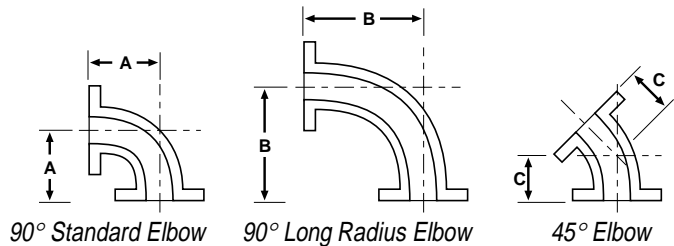

Redflex® Rubber Fittings

- ▶ Withstands abrasion
- ▶ Connects misaligned piping
- ▶ Smooth port provides unrestricted flow
- ▶ Reduces noise and vibration
- ▶ Noncorrosive

Materials of Construction

- ▶ **ELASTOMERS**
Pure Gum Rubber, Neoprene, Hypalon®, Chlorobutyl, Buna-N, EPDM, and Viton®

Standard construction is a rubber tube with cotton duck reinforcement and a synthetic cover for use with maximum continuing temperatures up to 180°F. For extra strength, spiralled steel wires are embedded in the body of the elbow from flange to flange. Redflex® Rubber Fittings have a 50 psi working pressure standard, maximum of 75 psi, and can withstand 10" Hg vacuum. Can be manufactured with full vacuum upon request.

Dimensions and Movement Redflex® Elbows

Size I.D.	Flange Thickness	Flange O.D.	Center to Flange A 90° Elbow	Center to Flange B 90° Long Rad.	Center to Flange C 45° Elbow	Allowable Movement		
						Extend	Compress	Deflection
2"	5/8"	6"	4-1/2"	6-1/2"	2-1/2"	1/2"	1/2"	1/2"
2-1/2"	5/8"	7"	5"	7"	3"	1/2"	1/2"	1/2"
3"	3/4"	7-1/2"	5-1/2"	7-3/4"	3"	1/2"	1/2"	1/2"
4"	3/4"	9"	6-1/2"	9"	4"	1/2"	1/2"	1/2"
5"	3/4"	10"	7-1/2"	10-1/4"	4-1/2"	3/4"	3/4"	3/4"
6"	3/4"	11"	8"	11-1/2"	5"	3/4"	3/4"	3/4"
8"	3/4"	13-1/2"	9"	14"	5-1/2"	3/4"	3/4"	3/4"
10"	3/4"	16"	11"	16-1/2"	6-1/2"	3/4"	3/4"	3/4"
12"	3/4"	19"	12"	19"	7-1/2"	3/4"	3/4"	3/4"
14"	3/4"	21"	14"	22-1/2"	7-1/2"	3/4"	3/4"	3/4"